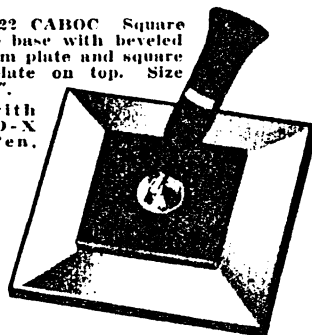

B-117 with No. B3D Desk Pen, \$6.50.

No. B-129 CABUD Round bakelite base with chrome feet and chrome disc. Size 3 3/8" diameter x 3/4".

B-129 with No. 5D-X Desk Pen, \$8.50.

No. A-113 CABAB Black Bakelite square base with chrome plated square metal top and small black disc. Size 3 3/4" x 3 3/4".

A-113 with No. 5D-X Desk Pen, \$7.00.

No. C-122 CABOC Square Bakelite base with beveled chromium plate and square black plate on top. Size 4" x 4" x 3/4".

C-122 with No. 5D-X Desk Pen, \$10.00.

No. B-131 CABYD Clear glass base with gold mirrored bottom. Size 3 3/8" x 2 3/8" x 1".